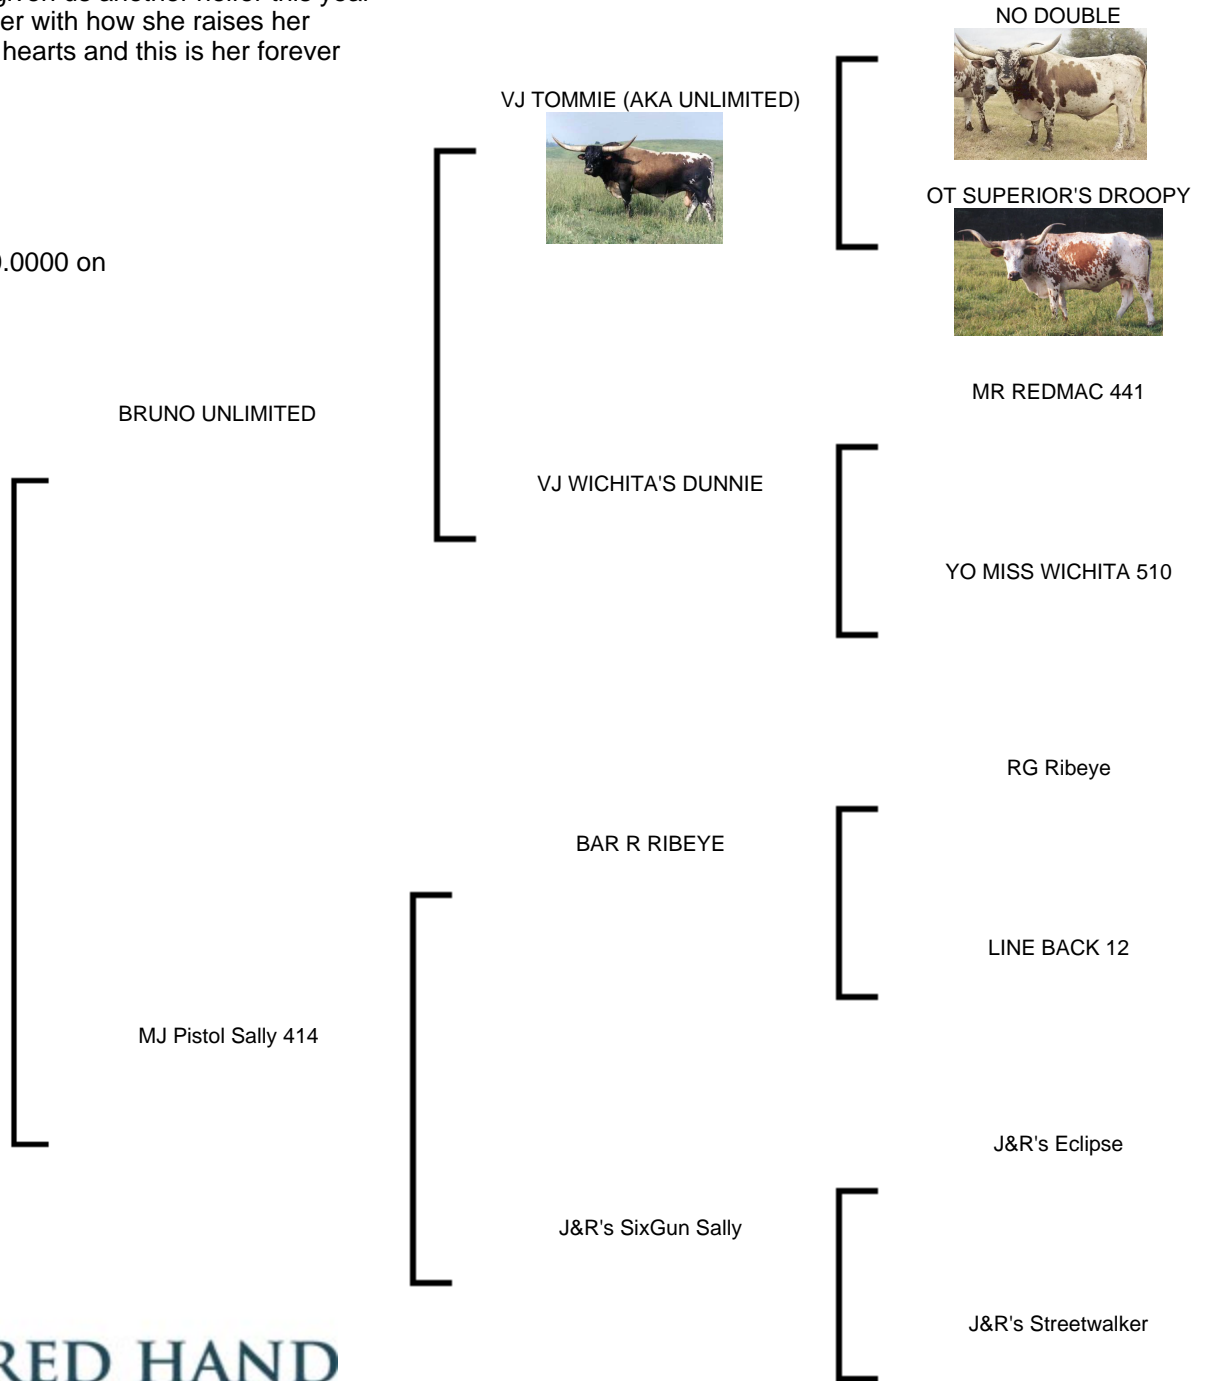

## MJ UNLIMITED RIBETTE 725

**Date of Birth:** 06/08/2007  
**Registration 1:** C305130  
**Breeder:** Madeline Ann O'Brien  
**Owner:** Boyl Family Farm

Courtesy of Boyl Family Farm

Ribette is our longest tip to tip cow and is one of the first we purchased. She has given us another heifer this year and we couldn't be happier with how she raises her babies. Ribette has our hearts and this is her forever home.

TTT: 80.0000 on

MJ UNLIMITED RIBETTE 725

<http://www.hiredhandsoftware.com>