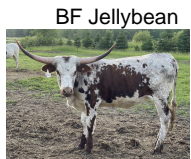

BF Jellybean

Date of Birth: 06/28/2021
Registration 1: CI335406
Breeder: Boyl Family Farm
Owner: Boyl Family Farm

Courtesy of Boyl Family Farm

Bean is the silliest heifer in the pasture, she always is close to you and making faces. She is the daughter of our first Longhorn and largest Tip to Tip cow Unlimited Ribbette. She is fun to watch.

BF Jellybean

HUBBELLS COWBOY WAY

Cowboy Catchit Chex

COWBOY CHEX

BL RIO CATCHIT

RED RIVER CHEX 791

HUBBELLS MISS CHRISTMAS

BL MS MAGIC