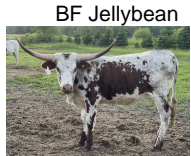

BF Jellybean

Date of Birth: 06/28/2021
Registration 1: CI335406
Breeder: Boyl Family Farm
Owner: Boyl Family Farm

Courtesy of Boyl Family Farm

Bean is the silliest heifer in the pasture, she always is close to you and making faces. She is the daughter of our first Longhorn and largest Tip to Tip cow Unlimited Ribbette. She is fun to watch.

BF Jellybean

HUBBELLS COWBOY WAY

Cowboy Catchit Chex

COWBOY CHEX

BL RIO CATCHIT

RED RIVER CHEX 791

HUBBELLS MISS CHRISTMAS

BL MS MAGIC